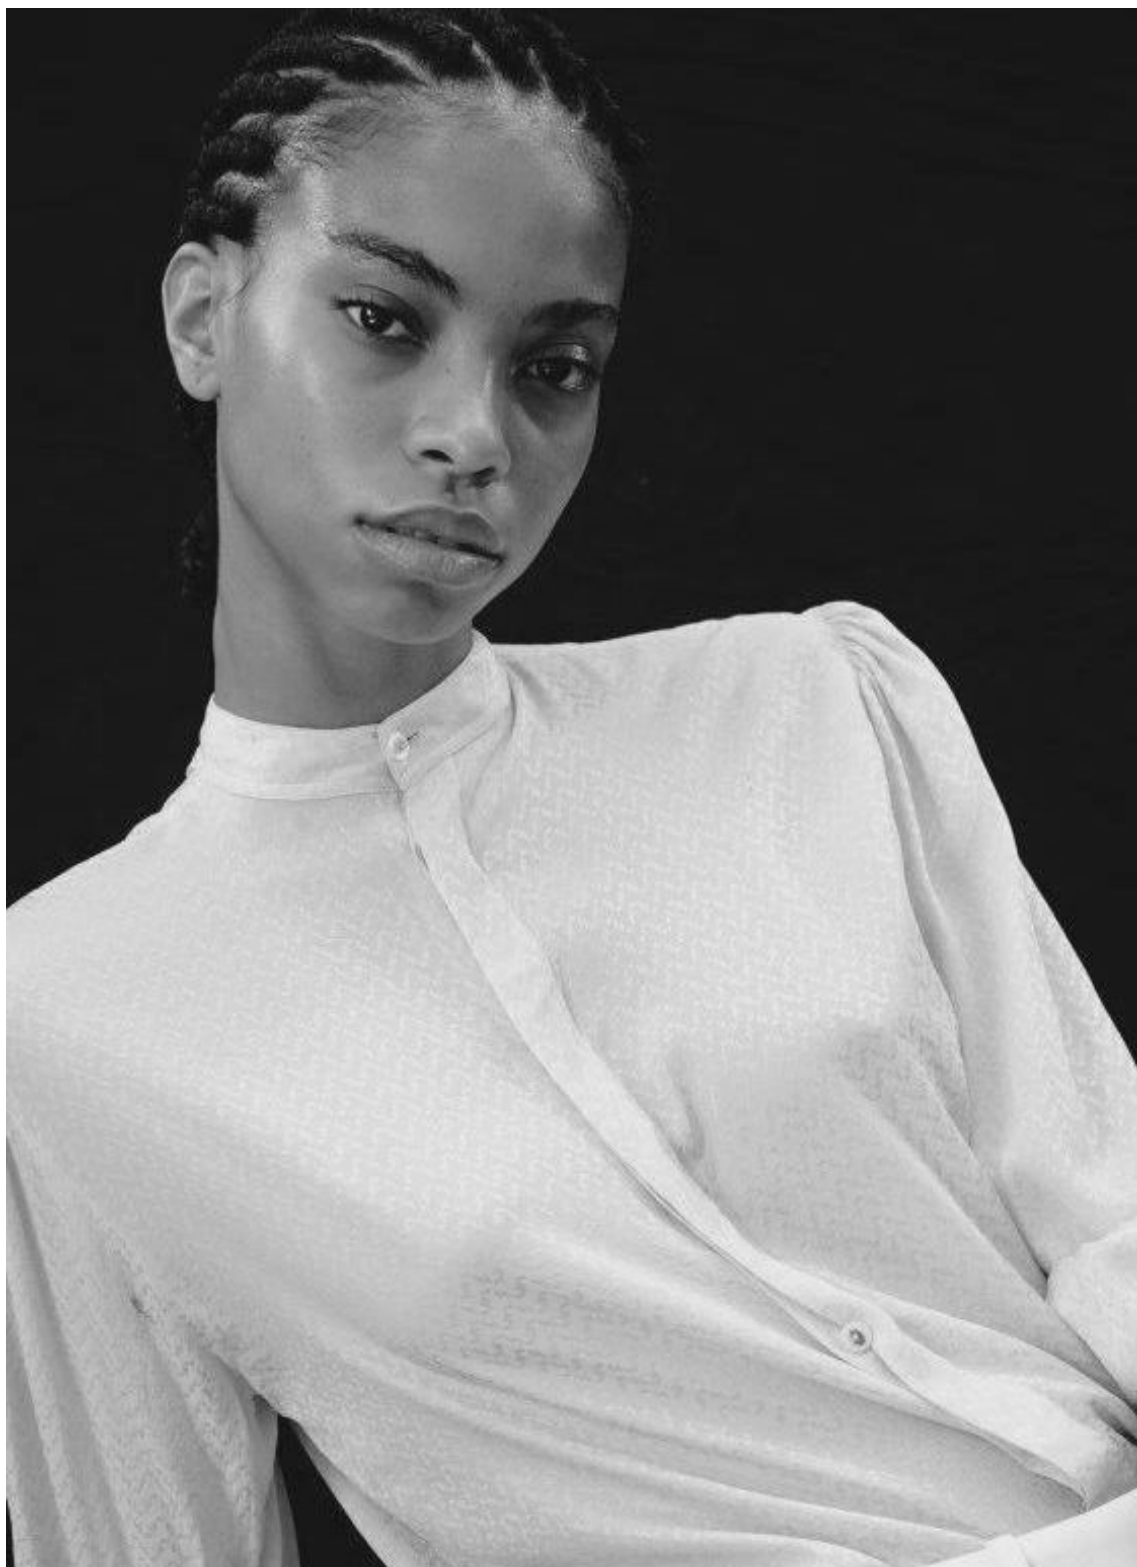

ISADORA OLIVEIRA

height 5'11" · bust 31" · cup B · waist 24" · hips 35" · dress 36 EU/6 US/8 UK

shoes size 40 EU/9 US/6.5 UK · hair brown · eyes blue-green