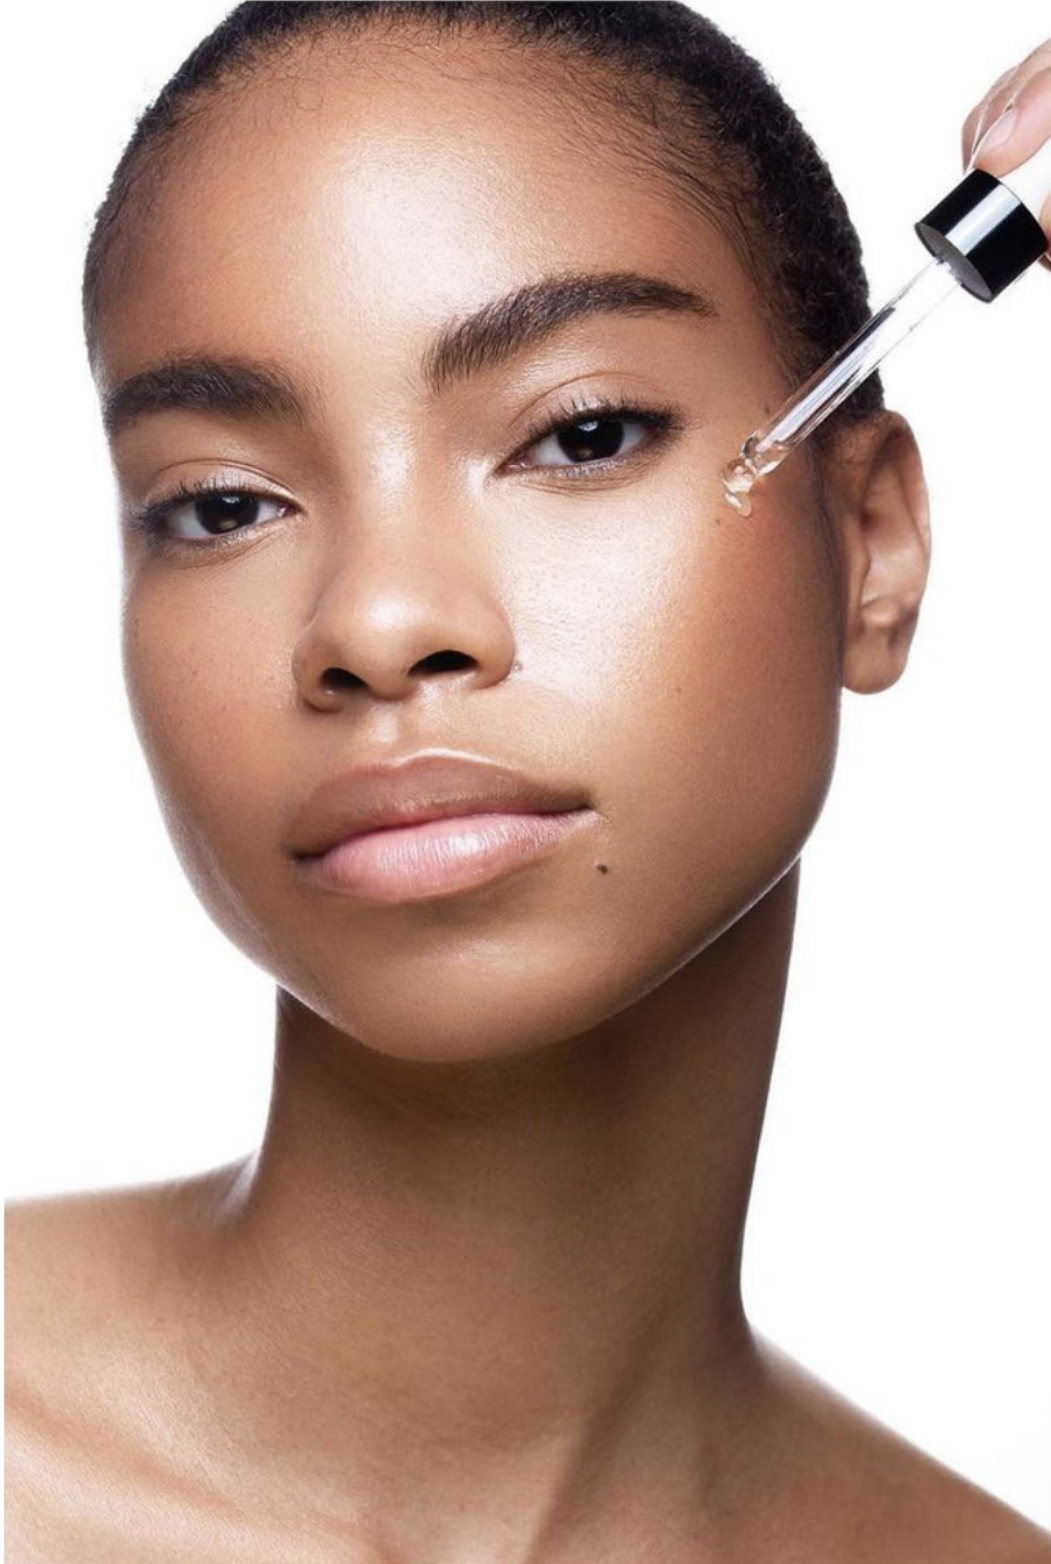

ISADORA OLIVEIRA

height 5'11" · bust 31" · cup B · waist 24" · hips 35" · dress 36 EU/6 US/8 UK
shoes size 40 EU/9 US/6.5 UK · hair brown · eyes blue-green